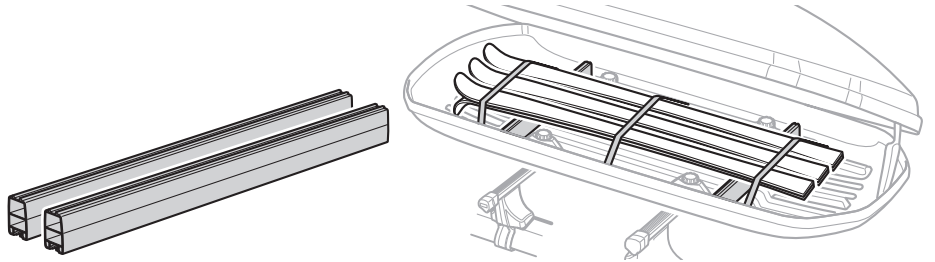

i Thule Box Ski Carrier adapter

694800 → Pacific: 200, 780

694500 → Pacific: 500

694600 → Pacific: 600

694700 → Pacific: 700