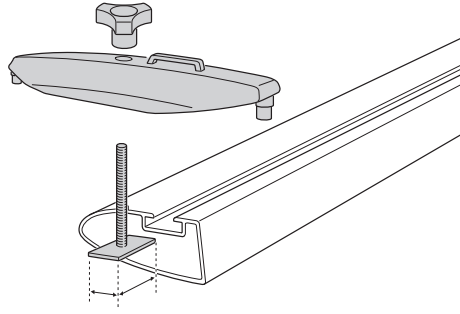

696400 → 24x30 mm

697400 → 20x27 mm

i Thule Boxlift

571000

i Thule Box Ski Carrier adapter

694800 → Pacific: 200, 780

694500 → Pacific: 500

694600 → Pacific: 600